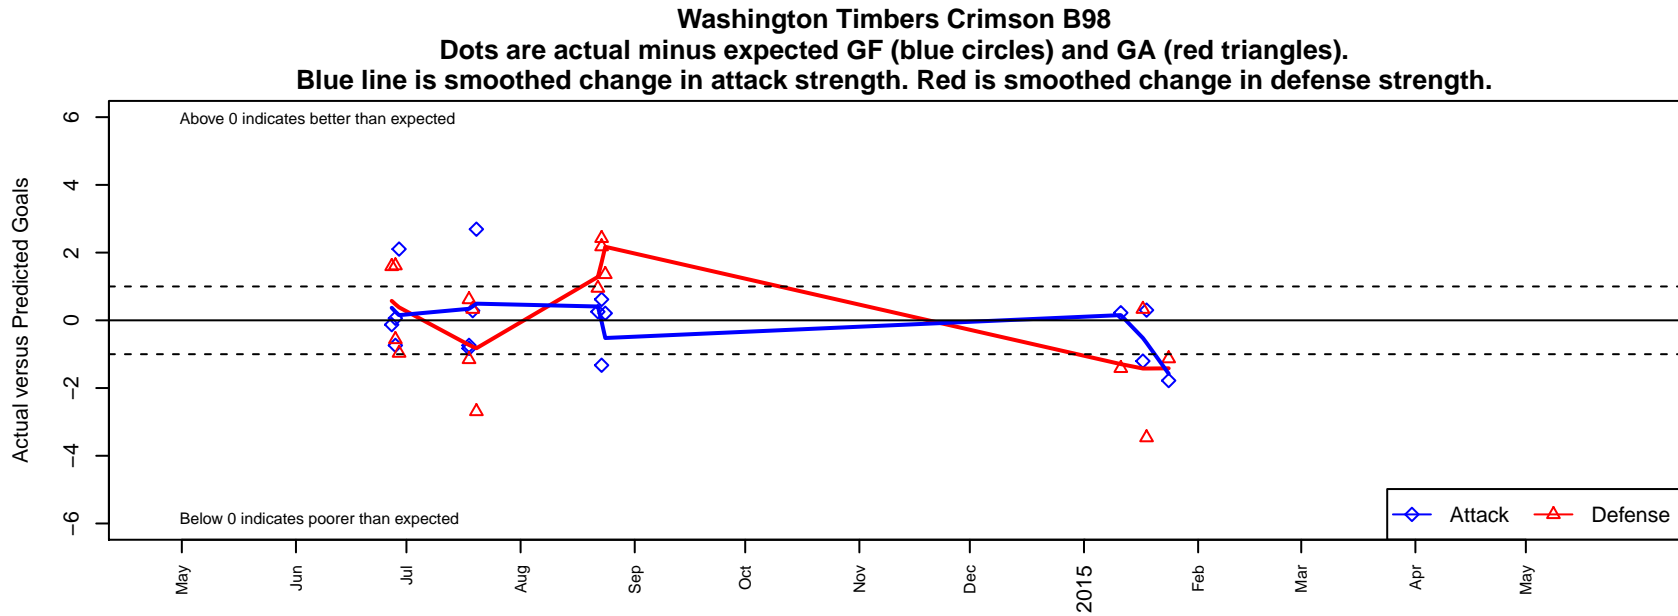

Washington Timbers Crimson B98

Washington Timbers
 Vancouver, WA
 B98 total strength=1175
 attack=6.51 defense=2.06

alt names used:
 WTFC B98 Crimson
 WTFC B98 Crimson
 Washington Timbers B98 Crimson

Venues played:
 2014 Clash At the Border Silver/Bronze U16
 2014 Beaverton Cup BU16 Silver
 2014 Summer Slam U16-18
 2014 Founders Cup B98

**attack and defense variance (black dot)
relative to other teams
and top 10 in region**

**attack and defense rating
relative to others at age
and all opponents in last 13 months**

**attack and defense rating
relative to others at age
and all opponents in last 13 months**

Performance relative to 13 month average

Performance relative to 13 month average

Distribution of opponents
 Red = Lose zone, Blue = Win zone, Green = Even
 Black line separates win/lose zones

lot. A=Neither has attack advantage, B=Opponent has both attack and defense advantage, C=Opponent has both attack and defense disadvantage, D=Both have