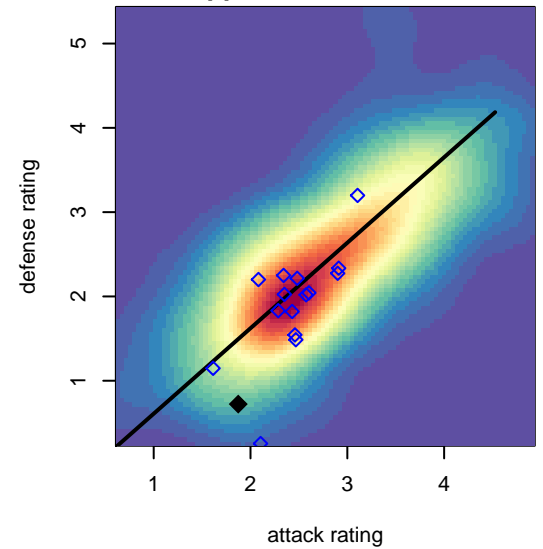

Washington Timbers Crimson B98

Washington Timbers
 Vancouver, WA
 B98 total strength=1175
 attack=6.51 defense=2.06

alt names used:
 WTFC B98 Crimson
 WTFC B98 Crimson
 Washington Timbers B98 Crimson

Venues played:
 2014 Clash At the Border Silver/Bronze U16
 2014 Beaverton Cup BU16 Silver
 2014 Summer Slam U16-18
 2014 Founders Cup B98

**attack and defense variance (black dot)
relative to other teams
and top 10 in region**

**attack and defense rating
relative to others at age
and all opponents in last 13 months**

**attack and defense rating
relative to others at age
and all opponents in last 13 months**

Performance relative to 13 month average

Performance relative to 13 month average

Distribution of opponents
 Red = Lose zone, Blue = Win zone, Green = Even
 Black line separates win/lose zones

lot. A=Neither has attack advantage, B=Opponent has both attack and defense advantage, C=Opponent has both attack and defense disadvantage, D=Both have