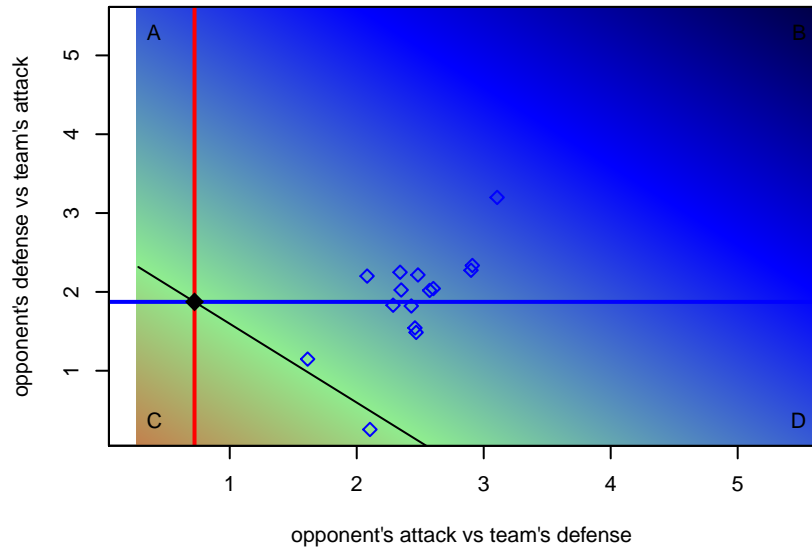

Washington Timbers Crimson B98

Washington Timbers
 Vancouver, WA
 B98 total strength=1175
 attack=6.51 defense=2.06

alt names used:
 WTFC B98 Crimson
 WTFC B98 Crimson
 Washington Timbers B98 Crimson

Venues played:
 2014 Clash At the Border Silver/Bronze U16
 2014 Beaverton Cup BU16 Silver
 2014 Summer Slam U16-18
 2014 Founders Cup B98

**attack and defense variance (black dot)
relative to other teams
and top 10 in region**

**attack and defense rating
relative to others at age
and all opponents in last 13 months**

**attack and defense rating
relative to others at age
and all opponents in last 13 months**

Performance relative to 13 month average

Performance relative to 13 month average

Distribution of opponents
 Red = Lose zone, Blue = Win zone, Green = Even
 Black line separates win/lose zones

lot. A=Neither has attack advantage, B=Opponent has both attack and defense advantage, C=Opponent has both attack and defense disadvantage, D=Both have