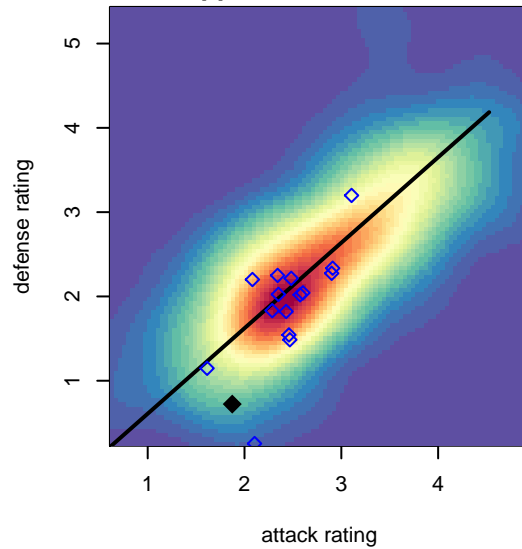

Washington Timbers Crimson B98

Washington Timbers
 Vancouver, WA
 B98 total strength=1175
 attack=6.51 defense=2.06

alt names used:
 WTFC B98 Crimson
 WTFC B98 Crimson
 Washington Timbers B98 Crimson

Venues played:
 2014 Clash At the Border Silver/Bronze U16
 2014 Beaverton Cup BU16 Silver
 2014 Summer Slam U16-18
 2014 Founders Cup B98

**attack and defense variance (black dot)
relative to other teams
and top 10 in region**

**attack and defense rating
relative to others at age
and all opponents in last 13 months**

**attack and defense rating
relative to others at age
and all opponents in last 13 months**

Performance relative to 13 month average

Performance relative to 13 month average

Distribution of opponents
 Red = Lose zone, Blue = Win zone, Green = Even
 Black line separates win/lose zones

lot. A=Neither has attack advantage, B=Opponent has both attack and defense advantage, C=Opponent has both attack and defense disadvantage, D=Both have