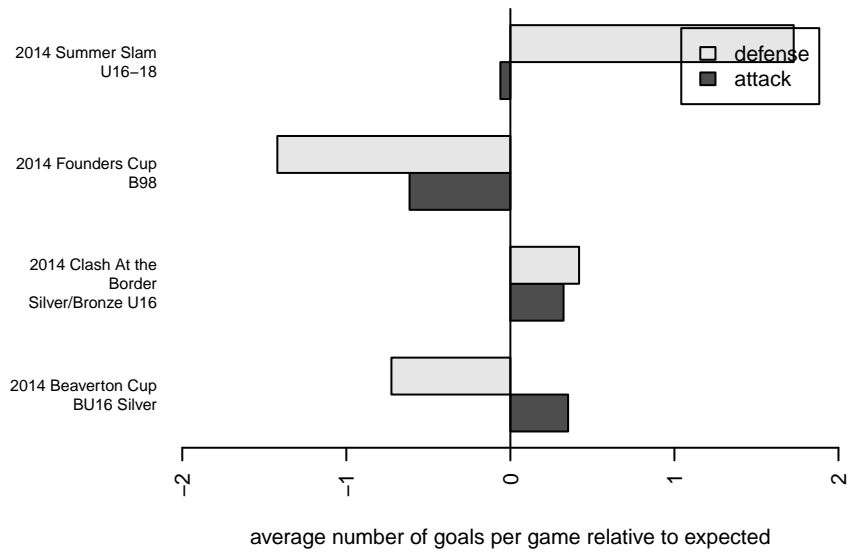

Washington Timbers Crimson B98

Washington Timbers
 Vancouver, WA
 B98 total strength=1175
 attack=6.51 defense=2.06

alt names used:
 WTFC B98 Crimson
 WTFC B98 Crimson
 Washington Timbers B98 Crimson

Venues played:
 2014 Clash At the Border Silver/Bronze U16
 2014 Beaverton Cup BU16 Silver
 2014 Summer Slam U16-18
 2014 Founders Cup B98

**attack and defense variance (black dot)
relative to other teams
and top 10 in region**

**attack and defense rating
relative to others at age
and all opponents in last 13 months**

**attack and defense rating
relative to others at age
and all opponents in last 13 months**

Performance relative to 13 month average

Performance relative to 13 month average

Distribution of opponents
 Red = Lose zone, Blue = Win zone, Green = Even
 Black line separates win/lose zones

lot. A=Neither has attack advantage, B=Opponent has both attack and defense advantage, C=Opponent has both attack and defense disadvantage, D=Both have