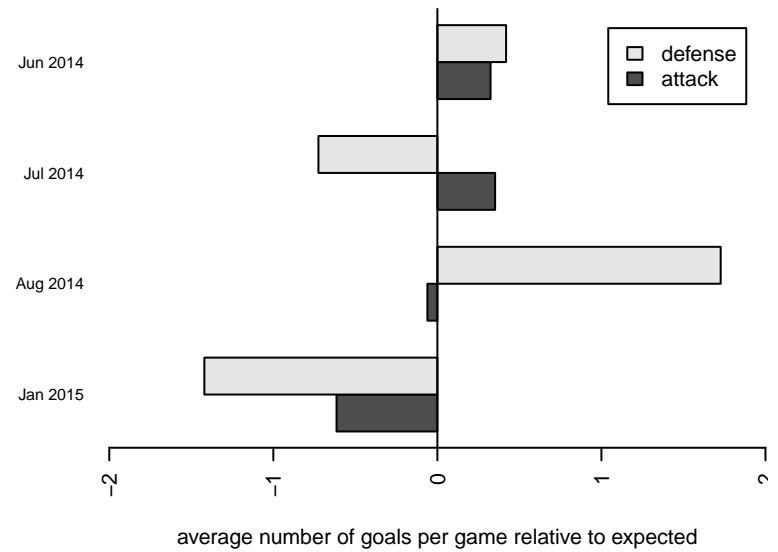

Washington Timbers Crimson B98

Washington Timbers
 Vancouver, WA
 B98 total strength=1175
 attack=6.51 defense=2.06

alt names used:
 WTFC B98 Crimson
 WTFC B98 Crimson
 Washington Timbers B98 Crimson

Venues played:
 2014 Clash At the Border Silver/Bronze U16
 2014 Beaverton Cup BU16 Silver
 2014 Summer Slam U16-18
 2014 Founders Cup B98

**attack and defense variance (black dot)
relative to other teams
and top 10 in region**

**attack and defense rating
relative to others at age
and all opponents in last 13 months**

**attack and defense rating
relative to others at age
and all opponents in last 13 months**

Performance relative to 13 month average

Performance relative to 13 month average

Distribution of opponents
 Red = Lose zone, Blue = Win zone, Green = Even
 Black line separates win/lose zones

lot. A=Neither has attack advantage, B=Opponent has both attack and defense advantage, C=Opponent has both attack and defense disadvantage, D=Both have