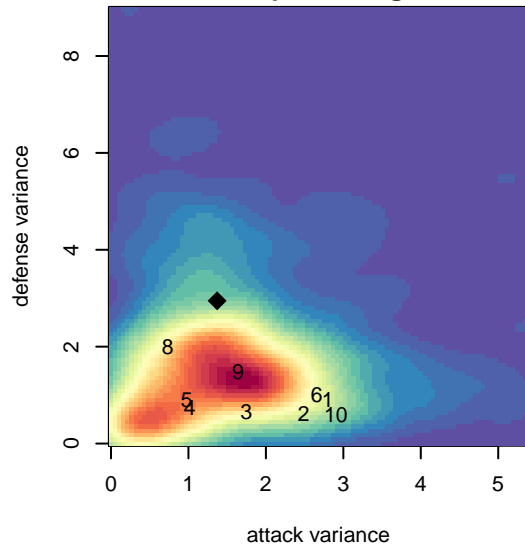

Washington Timbers Crimson B98

Washington Timbers
 Vancouver, WA
 B98 total strength=1175
 attack=6.51 defense=2.06

alt names used:
 WTFC B98 Crimson
 WTFC B98 Crimson
 Washington Timbers B98 Crimson

Venues played:
 2014 Clash At the Border Silver/Bronze U16
 2014 Beaverton Cup BU16 Silver
 2014 Summer Slam U16-18
 2014 Founders Cup B98

**attack and defense variance (black dot)
relative to other teams
and top 10 in region**

**attack and defense rating
relative to others at age
and all opponents in last 13 months**

**attack and defense rating
relative to others at age
and all opponents in last 13 months**

Performance relative to 13 month average

Performance relative to 13 month average

Distribution of opponents
 Red = Lose zone, Blue = Win zone, Green = Even
 Black line separates win/lose zones

lot. A=Neither has attack advantage, B=Opponent has both attack and defense advantage, C=Opponent has both attack and defense disadvantage, D=Both have